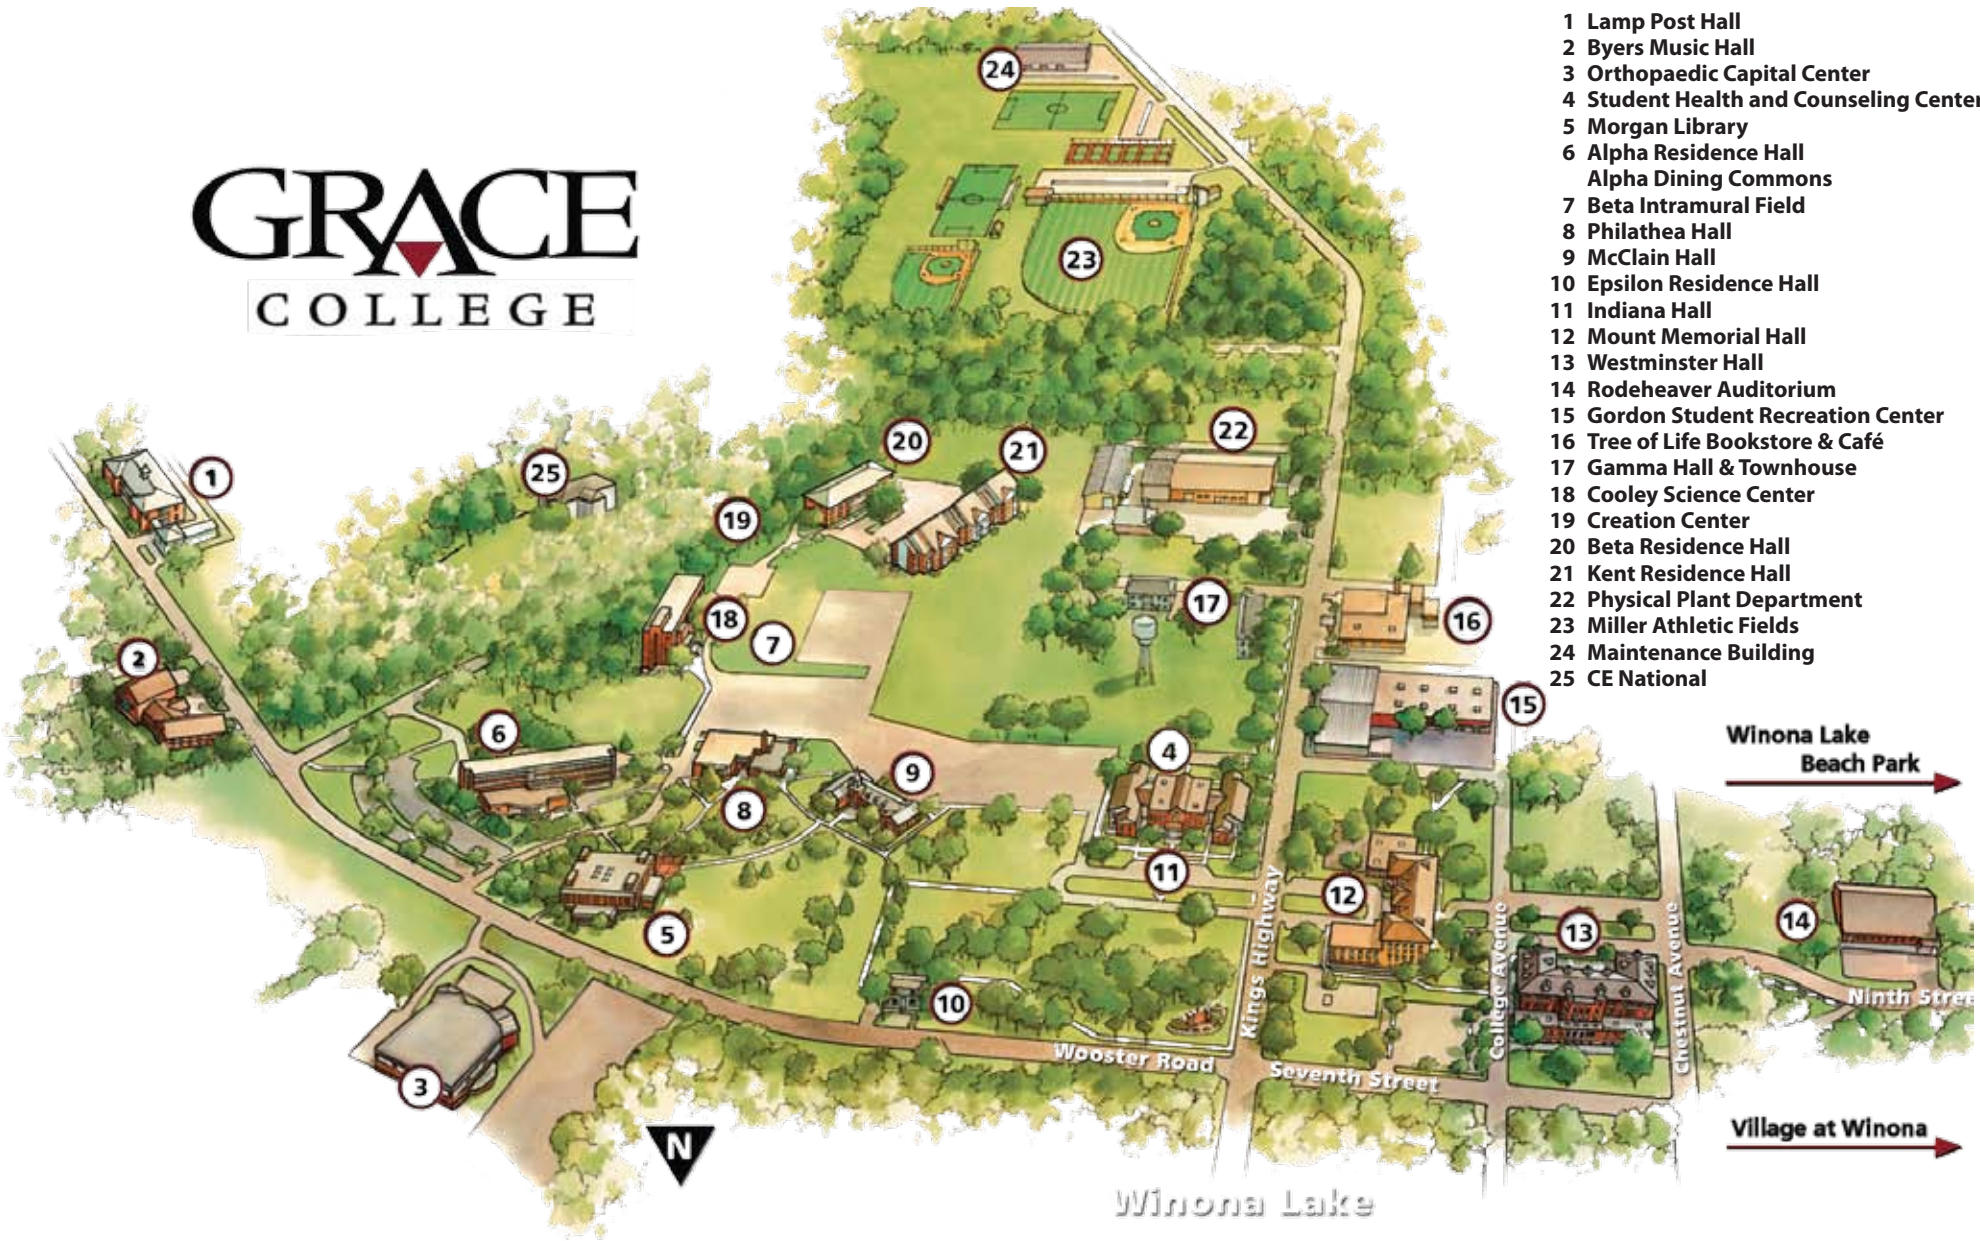

# GRACE COLLEGE

- 1 Lamp Post Hall
- 2 Byers Music Hall
- 3 Orthopaedic Capital Center
- 4 Student Health and Counseling Center
- 5 Morgan Library
- 6 Alpha Residence Hall
- 7 Alpha Dining Commons
- 8 Beta Intramural Field
- 9 Philathea Hall
- 10 McClain Hall
- 11 Epsilon Residence Hall
- 12 Indiana Hall
- 13 Mount Memorial Hall
- 14 Westminster Hall
- 15 Rodeheaver Auditorium
- 16 Gordon Student Recreation Center
- 17 Tree of Life Bookstore & Café
- 18 Gamma Hall & Townhouse
- 19 Cooley Science Center
- 20 Creation Center
- 21 Beta Residence Hall
- 22 Kent Residence Hall
- 23 Physical Plant Department
- 24 Miller Athletic Fields
- 25 Maintenance Building
- 26 CE National